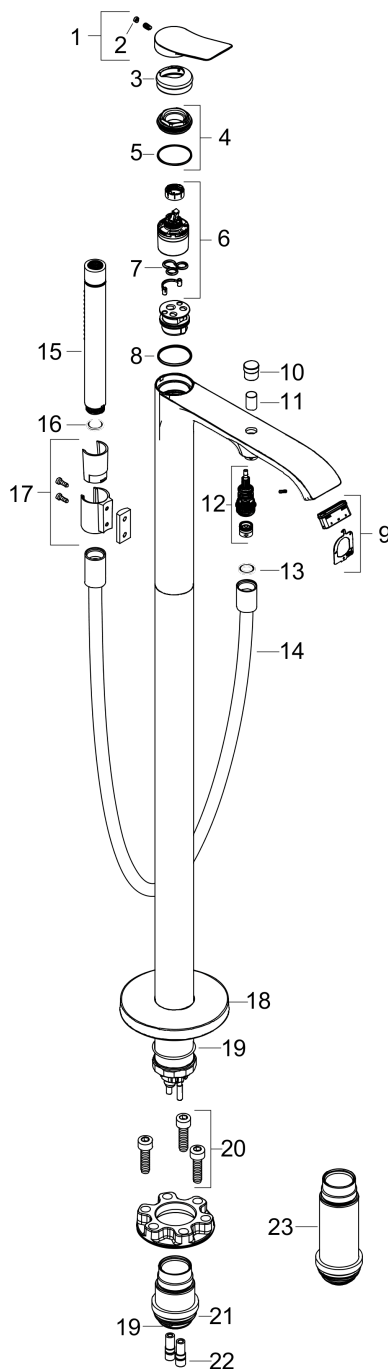

##### product features

- consists of: single lever bath mixer floor standing, baton hand shower, shower hose, shower holder
- 2 functions
- projection 236 mm
- connection type: basic set
- spray type mixer: WaterfallStream
- spray type hand shower: Rain, Mono
- maximum flow rate at 3 bar: 21,3 l/min
- flow rate for bath spout at 3 bar: 21,3 l/min
- flow rate of hand shower at 3 bar: 13,4 l/min
- min. operating pressure: 1 bar
- max. operating pressure: 10 bar
- ceramic cartridge
- temperature limitation adjustable
- diverter with automatic resetting
- non-return valve
- connection dimension: DN15

#### Scale drawing

**Vivenis**  
**Single lever bath mixer floor-standing**  
 Surfaces: **Matt White**    Article Number: **75445700**

### Flowchart

**Vivenis**  
**Single lever bath mixer floor-standing**  
 Surfaces: **Matt White**    Article Number: **75445700**

## Exploded Drawing

Year of production: >06/21

**Vivenis****Single lever bath mixer floor-standing**Surfaces: **Matt White** Article Number: **75445700****Spare part list**

Year of production: &gt;06/21

Pos.	Description	Article Number	Price	PU
1	handle	94277700	-	1
2	screw cover	93735700	-	1
3	escutcheon	94027700	-	1
4	nut	93995000	-	1
5	O-ring 35x1,5	92114000	-	1
6	cartridge, assy	93895000	-	1
7	seal	95008000	-	1
8	O-Ring 30x2	98186000	-	1
9	aerator cpl.	93916000	-	1
10	diverter knob	97981700	-	1
11	sleeve	97979700	-	1
12	selector	97978000	-	1
13	seal	98058000	-	1
14	shower hose 1,25 m	28282700	-	1
15	handshower	28532700	-	1
16	filter packing	94246000	-	1
17	shower holder, assy	96295700	-	1
18	escutcheon	94038700	-	1
19	O-ring 44x2,5	98162000	-	1
20	hexagon socket screw M10x35	97670000	-	1
21	O-ring 29x3	98371000	-	1
22	O-ring 7x2	98419000	-	1
23	extension set 60 mm	93882000	-	1