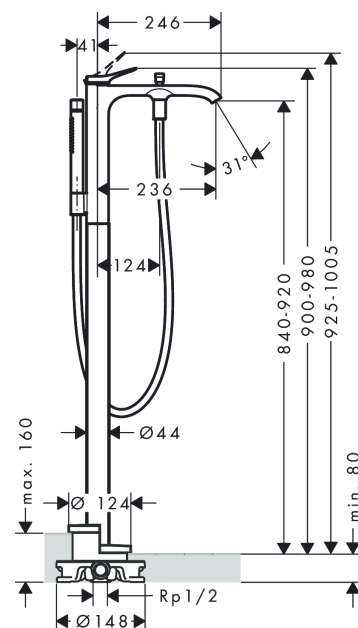

Vivenis

Single lever bath mixer floor-standing

Surfaces: **Matt White** Article Number: **75445700**

Description

product features

- consists of: single lever bath mixer floor standing, baton hand shower, shower hose, shower holder
- 2 functions
- projection 236 mm
- connection type: basic set
- spray type mixer: WaterfallStream
- spray type hand shower: Rain, Mono
- maximum flow rate at 3 bar: 21,3 l/min
- flow rate for bath spout at 3 bar: 21,3 l/min
- flow rate of hand shower at 3 bar: 13,4 l/min
- min. operating pressure: 1 bar
- max. operating pressure: 10 bar
- ceramic cartridge
- temperature limitation adjustable
- diverter with automatic resetting
- non-return valve
- connection dimension: DN15

Technology

Design awards

reddot winner 2021

Product image

Scale drawing