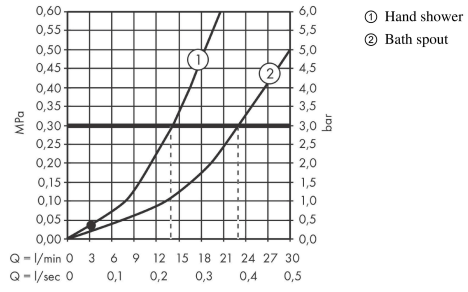

Vivenis
Single lever bath mixer floor-standing
Surfaces: **Matt White**   Article Number: **75445700**

Flowchart